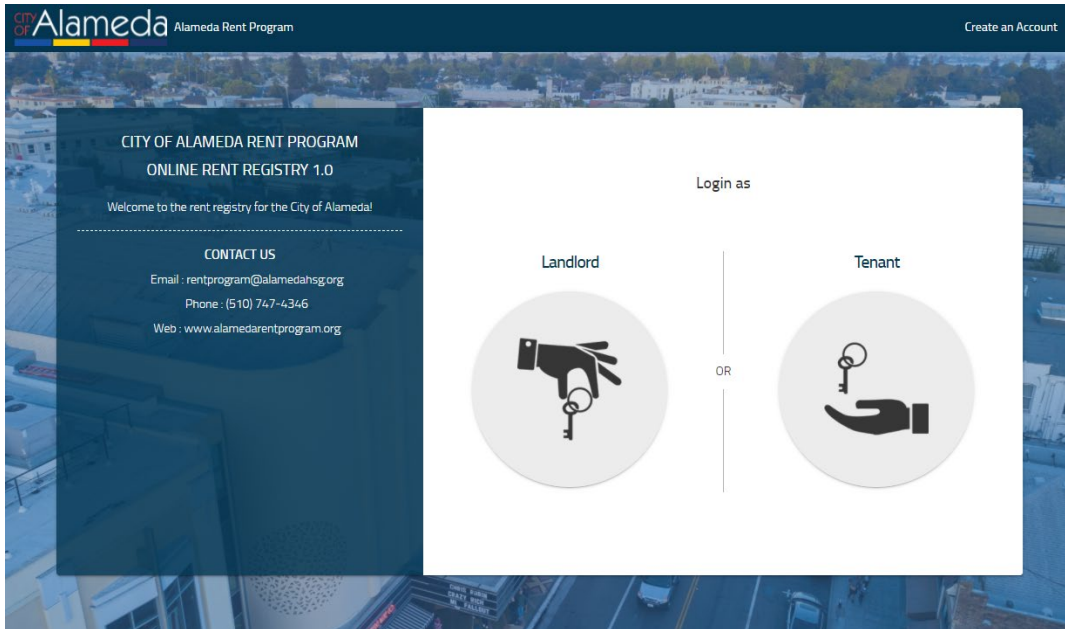

## Rent Registry Access

Landlords can access the Alameda Rent Program Online Rent Registry website at <https://registry.alamedarentprogram.org>. This URL will take you directly to the login screen.

**The system works best in a Google Chrome browser.**