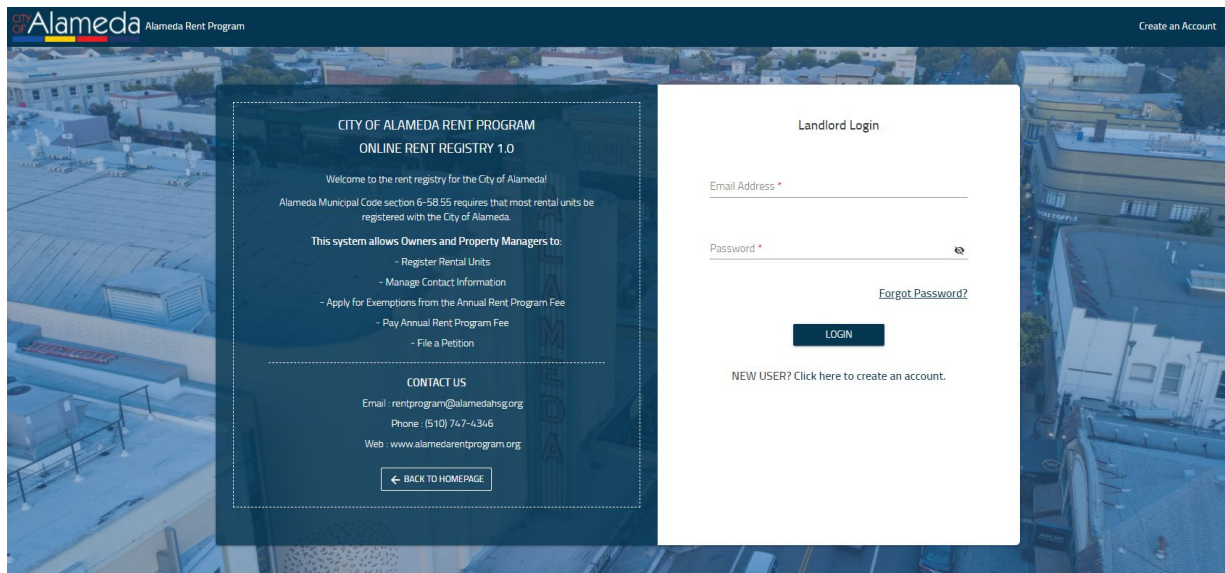

## Rent Registry Access

Landlords can access the Alameda Rent Program Online Rent Registry website at <https://registry.alamedarentprogram.org>. This URL will take you directly to the login screen.

**The system works best in a Google Chrome browser.**